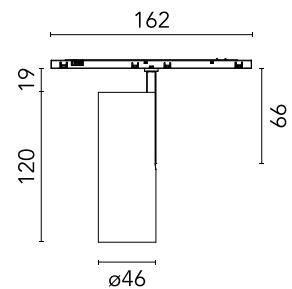

FLOS

05.5121.ER.1V Brushed Steel

Find Me 2 1-10V Dimmable

Designed by FLOS Architectural, 2023

10.5W - 441lm - 2700K - CRI> 90 - Beam° 19

LED projection lighting module for installation in the Zero Track Pro system. Electronic DC/DC converter incorporated. Individual wireless adjustment via Casambi. Casambi control implemented via the FLOS Control® app for mobile devices (available in the Apple Store and Google Play). Accessories included (honeycomb grid and protection bar).

Are you a professional and your project needs consulting and support?

[BOOK AN APPOINTMENT](#)

Main specifications

| | |
|------------------------|---------------------|
| Mounting | Track |
| Environments | Indoor dry location |
| Light source type | LED |
| Light sources included | Yes |
| LED type | Power LED |
| Number of lamps | 1 |
| Power (W) | 10.5 |
| Source flux (lm) | 724 |
| Lumen Output (lm) | 441 |

Physical

| | |
|--------------------------|---------------|
| Colour | Brushed Steel |
| Orientation | Adjustable |
| Rotation (°) | 360 |
| Longitudinal tilting (°) | 90 |
| Net weight (kg) | 0.3 |
| IP internal | 20 |

Beam Angle: 19°

| h(m) | E(lx) | D(m) |
|------|-------|------|
| 1 | 1989 | 0.34 |
| 2 | 497 | 0.67 |
| 3 | 221 | 1.01 |
| 4 | 124 | 1.34 |
| 5 | 80 | 1.68 |

Luminous flux luminaire
441 lm

Photometric

| | |
|------------------------|-----------|
| Lighting type | Direct |
| Light distribution | Symmetric |
| CCT (K) | 2700 |
| CRI> | 90 |
| McAdam steps (SDCM) | 2 |
| Beam angle C0-180 (°) | 19 |
| Beam angle C90-270 (°) | 19 |
| Extreme cut off | No |
| UGR _L | <10 |