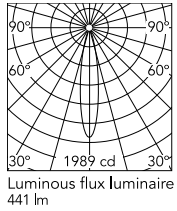

Physical

| | |
|--------------------------|---------------|
| Colour | Brushed Steel |
| Orientation | Adjustable |
| Rotation (°) | 360 |
| Longitudinal tilting (°) | 90 |
| Net weight (kg) | 0.3 |
| IP internal | 20 |

Beam Angle: 19°

| h(m) | E(lx) | D(m) |
|------|-------|------|
| 1 | 1989 | 0.34 |
| 2 | 497 | 0.67 |
| 3 | 221 | 1.01 |
| 4 | 124 | 1.34 |
| 5 | 80 | 1.68 |

Luminous flux luminaire
441 lm

Photometric

| | |
|------------------------|-----------|
| Lighting type | Direct |
| Light distribution | Symmetric |
| CCT (K) | 2700 |
| CRI> | 90 |
| McAdam steps (SDCM) | 2 |
| Beam angle C0-180 (°) | 19 |
| Beam angle C90-270 (°) | 19 |
| Extreme cut off | No |
| UGR _L | <10 |