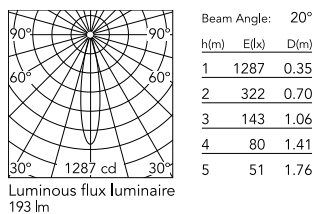

Physical

Colour	White
Orientation	Fixed
Net weight (kg)	0.3
IP internal	20

Download

[Mounting instructions](#)  PDF

Photometric Files

[LDT / IES](#)  ZIP

Technical Drawings

[2D](#)  ZIP

[3D](#)  ZIP

Schematic light drawing

Photometric

Lighting type	Direct
Light distribution	Symmetric
CCT (K)	3000
CRI>	90
McAdam steps (SDCM)	2
Beam angle C0-180 (°)	20
Beam angle C90-270 (°)	20
UGR _L	<10