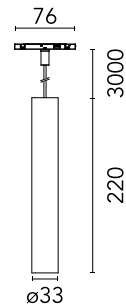

FLOS

05.5136.40 White

Find Me 1 Suspension Non Dimmable

Designed by FLOS Architectural, 2023

5.5W - 193lm - 3000K - CRI> 90 - Beam° 20

LED projection lighting module for installation in the Zero Track Pro system. Electronic DC/DC converter incorporated. Individual wireless adjustment via Casambi. Casambi control implemented via the FLOS Control® app for mobile devices (available in the Apple Store and Google Play). Cannot be installed on vertical tracks. Accessories included (honeycomb grid and protection bar).

Are you a professional and your project needs consulting and support?

[BOOK AN APPOINTMENT](#)

Main specifications

Mounting	Track
Environments	Indoor dry location
Light source type	LED
Light sources included	Yes
LED type	Power LED
Number of lamps	1
Power (W)	5.5
Source flux (lm)	446
Lumen Output (lm)	193
Efficacy (lm/W)	36

Physical

Colour	White
Orientation	Fixed
Net weight (kg)	0.3
IP internal	20

Download

[Mounting instructions](#)  PDF

Photometric Files

[LDT / IES](#)  ZIP

Technical Drawings

[2D](#)  ZIP

[3D](#)  ZIP

Schematic light drawing

Photometric

Lighting type	Direct
Light distribution	Symmetric
CCT (K)	3000
CRI>	90
McAdam steps (SDCM)	2
Beam angle C0-180 (°)	20
Beam angle C90-270 (°)	20
UGR _L	<10