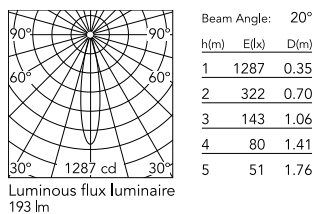

Physical

Colour	Black
Orientation	Fixed
Net weight (kg)	0.3
IP internal	20

Download

[Mounting instructions](#) PDF

Photometric Files

[LDT / IES](#) ZIP

Technical Drawings

[2D](#) ZIP

[3D](#) ZIP

Schematic light drawing

Photometric

Lighting type	Direct
Light distribution	Symmetric
CCT (K)	3000
CRI>	90
McAdam steps (SDCM)	2
Beam angle C0-180 (°)	20
Beam angle C90-270 (°)	20
UGR _L	<10

Electrical