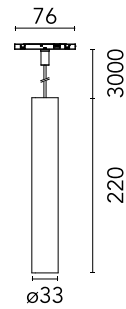

FLOS

05.5136.14 Black

Find Me 1 Suspension Non Dimmable

Designed by FLOS Architectural, 2023

5.5W - 193lm - 3000K - CRI> 90 - Beam° 20

LED projection lighting module for installation in the Zero Track Pro system. Electronic DC/DC converter incorporated. Individual wireless adjustment via Casambi. Casambi control implemented via the FLOS Control® app for mobile devices (available in the Apple Store and Google Play). Cannot be installed on vertical tracks. Accessories included (honeycomb grid and protection bar).

Are you a professional and your project needs consulting and support?

[BOOK AN APPOINTMENT](#)

Main specifications

Mounting	Track
Environments	Indoor dry location
Light source type	LED
Light sources included	Yes
LED type	Power LED
Number of lamps	1
Power (W)	5.5
Source flux (lm)	446
Lumen Output (lm)	193
Efficacy (lm/W)	36

Physical

Colour	Black
Orientation	Fixed
Net weight (kg)	0.3
IP internal	20

Download

[Mounting instructions](#) PDF

Photometric Files

[LDT / IES](#) ZIP

Technical Drawings

[2D](#) ZIP

[3D](#) ZIP

Schematic light drawing

Photometric

Lighting type	Direct
Light distribution	Symmetric
CCT (K)	3000
CRI>	90
McAdam steps (SDCM)	2
Beam angle C0-180 (°)	20
Beam angle C90-270 (°)	20
UGR _L	<10

Electrical