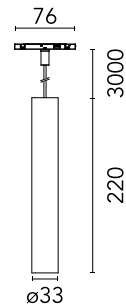

FLOS

05.5135.40 White

Find Me 1 Suspension Non Dimmable

Designed by FLOS Architectural, 2023

5.5W - 314lm - 3000K - CRI> 90 - Beam° 14

LED projection lighting module for installation in the Zero Track Pro system. Electronic DC/DC converter incorporated. Individual wireless adjustment via Casambi. Casambi control implemented via the FLOS Control® app for mobile devices (available in the Apple Store and Google Play). Cannot be installed on vertical tracks. Accessories included (honeycomb grid and protection bar).

Are you a professional and your project needs consulting and support?

[BOOK AN APPOINTMENT](#)

Main specifications

Mounting	Track
Environments	Indoor dry location
Light source type	LED
Light sources included	Yes
LED type	Power LED
Number of lamps	1
Power (W)	5.5
Source flux (lm)	446
Lumen Output (lm)	314
Efficacy (lm/W)	58

Physical

Colour	White
Orientation	Fixed
Net weight (kg)	0.3
IP internal	20

Download

[Mounting instructions](#) PDF

Photometric Files

[LDT / IES](#) ZIP

Technical Drawings

[2D](#) ZIP

[3D](#) ZIP

Schematic light drawing

Photometric

Lighting type	Direct
Light distribution	Symmetric
CCT (K)	3000
CRI>	90
McAdam steps (SDCM)	2
Beam angle C0-180 (°)	14
Beam angle C90-270 (°)	14
UGR _L	<10

Electrical