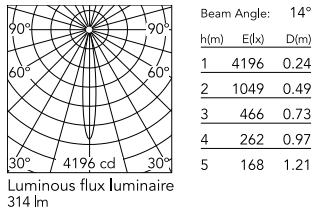

Physical

Colour	White
Orientation	Fixed
Net weight (kg)	0.3
IP internal	20

Download

[Mounting instructions](#) PDF

Photometric Files

[LDT / IES](#) ZIP

Technical Drawings

[2D](#) ZIP

[3D](#) ZIP

Schematic light drawing

Photometric

Lighting type	Direct
Light distribution	Symmetric
CCT (K)	3000
CRI>	90
McAdam steps (SDCM)	2
Beam angle C0-180 (°)	14
Beam angle C90-270 (°)	14
UGR _L	<10

Electrical