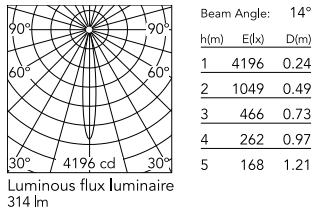

Physical

Colour	Black
Orientation	Fixed
Net weight (kg)	0.3
IP internal	20

Download

[Mounting instructions](#) PDF

Photometric Files

[LDT / IES](#) ZIP

Technical Drawings

[2D](#) ZIP

[3D](#) ZIP

Schematic light drawing

Photometric

Lighting type	Direct
Light distribution	Symmetric
CCT (K)	3000
CRI>	90
McAdam steps (SDCM)	2
Beam angle C0-180 (°)	14
Beam angle C90-270 (°)	14
UGR _L	<10

Electrical