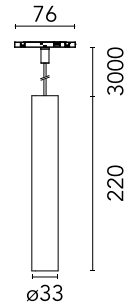

FLOS

05.5135.14 Black

Find Me 1 Suspension Non Dimmable

Designed by FLOS Architectural, 2023

5.5W - 314lm - 3000K - CRI> 90 - Beam° 14

LED projection lighting module for installation in the Zero Track Pro system. Electronic DC/DC converter incorporated. Individual wireless adjustment via Casambi. Casambi control implemented via the FLOS Control® app for mobile devices (available in the Apple Store and Google Play). Cannot be installed on vertical tracks. Accessories included (honeycomb grid and protection bar).

Are you a professional and your project needs consulting and support?

[BOOK AN APPOINTMENT](#)

Main specifications

Mounting	Track
Environments	Indoor dry location
Light source type	LED
Light sources included	Yes
LED type	Power LED
Number of lamps	1
Power (W)	5.5
Source flux (lm)	446
Lumen Output (lm)	314
Efficacy (lm/W)	58

Physical

Colour	Black
Orientation	Fixed
Net weight (kg)	0.3
IP internal	20

Download

[Mounting instructions](#) PDF

Photometric Files

[LDT / IES](#) ZIP

Technical Drawings

[2D](#) ZIP

[3D](#) ZIP

Schematic light drawing

Photometric

Lighting type	Direct
Light distribution	Symmetric
CCT (K)	3000
CRI>	90
McAdam steps (SDCM)	2
Beam angle C0-180 (°)	14
Beam angle C90-270 (°)	14
UGR _L	<10

Electrical