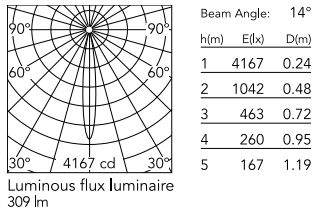

Physical

Colour	Black
Orientation	Fixed
Net weight (kg)	0.3
IP internal	20

Download

[Mounting instructions](#)  PDF

Photometric Files

[LDT / IES](#)  ZIP

Technical Drawings

[2D](#)  ZIP

[3D](#)  ZIP

Schematic light drawing

Photometric

Lighting type	Direct
Light distribution	Symmetric
CCT (K)	2700
CRI>	90
McAdam steps (SDCM)	2
Beam angle C0-180 (°)	14
Beam angle C90-270 (°)	14
UGR _L	<10