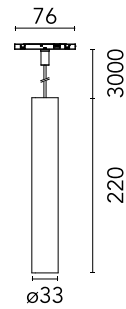

FLOS

05.5130.14 Black

Find Me 1 Suspension Non Dimmable

Designed by FLOS Architectural, 2023

5.5W - 309lm - 2700K - CRI> 90 - Beam° 14

LED projection lighting module for installation in the Zero Track Pro system. Electronic DC/DC converter incorporated. Individual wireless adjustment via Casambi. Casambi control implemented via the FLOS Control® app for mobile devices (available in the Apple Store and Google Play). Cannot be installed on vertical tracks. Accessories included (honeycomb grid and protection bar).

Are you a professional and your project needs consulting and support?

[BOOK AN APPOINTMENT](#)

Main specifications

Mounting	Track
Environments	Indoor dry location
Light source type	LED
Light sources included	Yes
LED type	Power LED
Number of lamps	1
Power (W)	5.5
Source flux (lm)	432
Lumen Output (lm)	309
Efficacy (lm/W)	57

Physical

Colour	Black
Orientation	Fixed
Net weight (kg)	0.3
IP internal	20

Download

[Mounting instructions](#)  PDF

Photometric Files

[LDT / IES](#)  ZIP

Technical Drawings

[2D](#)  ZIP

[3D](#)  ZIP

Schematic light drawing

Photometric

Lighting type	Direct
Light distribution	Symmetric
CCT (K)	2700
CRI>	90
McAdam steps (SDCM)	2
Beam angle C0-180 (°)	14
Beam angle C90-270 (°)	14
UGR _L	<10