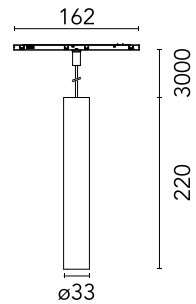

FLOS

05.5136.ES.DA Brushed Bronze

Find Me 1 Suspension Dali Dimmable

Designed by FLOS Architectural, 2023

5.5W - 193lm - 3000K - CRI> 90 - Beam° 20

LED projection lighting module for installation in the Zero Track Pro system. Electronic DC/DC converter incorporated. Individual wireless adjustment via Casambi. Casambi control implemented via the FLOS Control® app for mobile devices (available in the Apple Store and Google Play). Cannot be installed on vertical tracks. Accessories included (honeycomb grid and protection bar).

Are you a professional and your project needs consulting and support?

[BOOK AN APPOINTMENT](#)

Main specifications

Mounting	Track
Environments	Indoor dry location
Light source type	LED
Light sources included	Yes
LED type	Power LED
Number of lamps	1
Power (W)	5.5
Source flux (lm)	446
Lumen Output (lm)	193

Physical

Colour	Brushed Bronze
Orientation	Fixed
Net weight (kg)	0.3
IP internal	20

Download

Mounting instructions [↓ PDF](#)

Photometric Files

LDT / IES [↓ ZIP](#)

Technical Drawings

2D [↓ ZIP](#)

3D [↓ ZIP](#)

Schematic light drawing

Beam Angle: 20°

h(m)	E(lx)	D(m)
1	1287	0.35
2	322	0.70
3	143	1.06
4	80	1.41
5	51	1.76

Luminous flux luminaire
193 lm

Photometric

Lighting type	Direct
Light distribution	Symmetric
CCT (K)	3000
CRI>	90
McAdam steps (SDCM)	2
Beam angle C0-180 (°)	20
Beam angle C90-270 (°)	20
Extreme cut off	No
UGR _L	<10