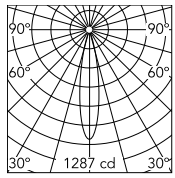

Physical

Colour	Brushed Bronze
Orientation	Fixed
Net weight (kg)	0.3
IP internal	20

Download

Mounting instructions [↓ PDF](#)

Photometric Files

LDT / IES [↓ ZIP](#)

Technical Drawings

2D [↓ ZIP](#)

3D [↓ ZIP](#)

Schematic light drawing

Beam Angle: 20°

h(m)	E(lx)	D(m)
1	1287	0.35
2	322	0.70
3	143	1.06
4	80	1.41
5	51	1.76

Luminous flux luminaire
193 lm

Photometric

Lighting type	Direct
Light distribution	Symmetric
CCT (K)	3000
CRI>	90
McAdam steps (SDCM)	2
Beam angle C0-180 (°)	20
Beam angle C90-270 (°)	20
Extreme cut off	No
UGR _L	<10