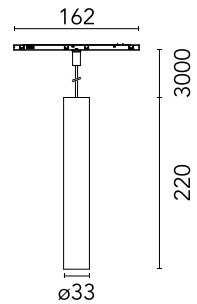

FLOS

05.5136.40.DA White

Find Me 1 Suspension Dali Dimmable

Designed by FLOS Architectural, 2023

5.5W - 193lm - 3000K - CRI> 90 - Beam° 20

LED projection lighting module for installation in the Zero Track Pro system. Electronic DC/DC converter incorporated. Individual control via DALI protocol and broadcast mode via 1-10V. Cannot be installed on vertical tracks. Accessories included (honeycomb grid and protection bar).

Are you a professional and your project needs consulting and support?

[BOOK AN APPOINTMENT](#)

Main specifications

Mounting	Track
Environments	Indoor dry location
Light source type	LED
Light sources included	Yes
LED type	Power LED
Number of lamps	1
Power (W)	5.5
Source flux (lm)	446
Lumen Output (lm)	193
Efficacy (lm/W)	36

Physical

Colour	White
Orientation	Fixed
Net weight (kg)	0.3
IP internal	20

Download

[Mounting instructions](#)  PDF

Photometric Files

[LDT / IES](#)  ZIP

Technical Drawings

[2D](#)  ZIP

[3D](#)  ZIP

Schematic light drawing

Photometric

Lighting type	Direct
Light distribution	Symmetric
CCT (K)	3000
CRI>	90
McAdam steps (SDCM)	2
Beam angle C0-180 (°)	20
Beam angle C90-270 (°)	20
UGR _L	<10