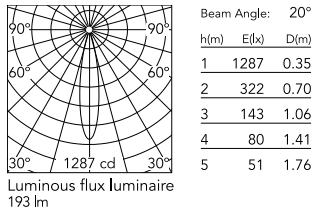

Physical

Colour	White
Orientation	Fixed
Net weight (kg)	0.3
IP internal	20

Download

[Mounting instructions](#)  PDF

Photometric Files

[LDT / IES](#)  ZIP

Technical Drawings

[2D](#)  ZIP

[3D](#)  ZIP

Schematic light drawing

Photometric

Lighting type	Direct
Light distribution	Symmetric
CCT (K)	3000
CRI>	90
McAdam steps (SDCM)	2
Beam angle C0-180 (°)	20
Beam angle C90-270 (°)	20
UGR _L	<10