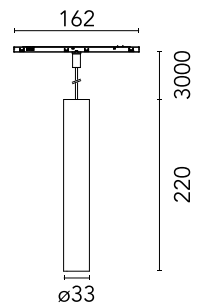

LED projection lighting module for installation in the Zero Track Pro system. Electronic DC/DC converter incorporated. Individual control via DALI protocol and broadcast mode via 1-10V. Cannot be installed on vertical tracks. Accessories included (honeycomb grid and protection bar).

Are you a professional and your project needs consulting and support?

[BOOK AN APPOINTMENT](#)