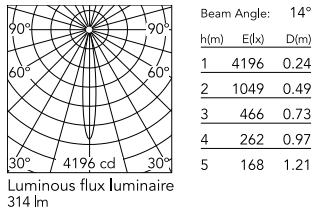

### Physical

Colour	White
Orientation	Fixed
Net weight (kg)	0.3
IP internal	20

### Photometric Files

[LDT / IES](#)  ZIP

### Technical Drawings

[2D](#)  ZIP

[3D](#)  ZIP

## Schematic light drawing