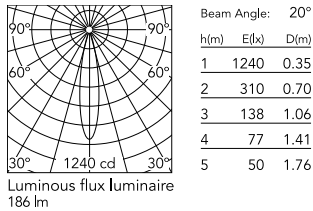

Physical

Colour	Brushed Bronze
Orientation	Fixed
Net weight (kg)	0.3
IP internal	20

Download

[Mounting instructions](#)  PDF

Photometric Files

[LDT / IES](#)  ZIP

Technical Drawings

[2D](#)  ZIP

[3D](#)  ZIP

Schematic light drawing

Photometric

Lighting type	Direct
Light distribution	Symmetric
CCT (K)	2700
CRI>	90
McAdam steps (SDCM)	2
Beam angle C0-180 (°)	20
Beam angle C90-270 (°)	20
Extreme cut off	No
UGR _L	<10