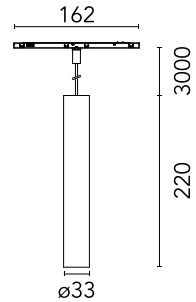

FLOS

05.5131.ES.DA Brushed Bronze

Find Me 1 Suspension Dali Dimmable

Designed by FLOS Architectural, 2023

5.5W - 186lm - 2700K - CRI> 90 - Beam° 20

LED projection lighting module for installation in the Zero Track Pro system. Electronic DC/DC converter incorporated. Individual wireless adjustment via Casambi. Casambi control implemented via the FLOS Control® app for mobile devices (available in the Apple Store and Google Play). Cannot be installed on vertical tracks. Accessories included (honeycomb grid and protection bar).

Are you a professional and your project needs consulting and support?

[BOOK AN APPOINTMENT](#)

Main specifications

Mounting	Track
Environments	Indoor dry location
Light source type	LED
Light sources included	Yes
LED type	Power LED
Number of lamps	1
Power (W)	5.5
Source flux (lm)	432
Lumen Output (lm)	186

Physical

Colour	Brushed Bronze
Orientation	Fixed
Net weight (kg)	0.3
IP internal	20

Download

[Mounting instructions](#)  PDF

Photometric Files

[LDT / IES](#)  ZIP

Technical Drawings

[2D](#)  ZIP

[3D](#)  ZIP

Schematic light drawing

Photometric

Lighting type	Direct
Light distribution	Symmetric
CCT (K)	2700
CRI>	90
McAdam steps (SDCM)	2
Beam angle C0-180 (°)	20
Beam angle C90-270 (°)	20
Extreme cut off	No
UGR _L	<10