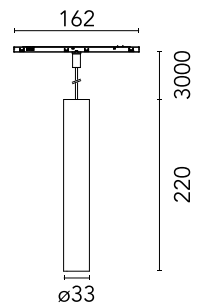

FLOS

05.5130.40.DA White

Find Me 1 Suspension Dali Dimmable

Designed by FLOS Architectural, 2023

5.5W - 309lm - 2700K - CRI> 90 - Beam° 14

LED projection lighting module for installation in the Zero Track Pro system. Electronic DC/DC converter incorporated. Individual control via DALI protocol and broadcast mode via 1-10V. Cannot be installed on vertical tracks. Accessories included (honeycomb grid and protection bar).

Are you a professional and your project needs consulting and support?

[BOOK AN APPOINTMENT](#)

Main specifications

Mounting	Track
Environments	Indoor dry location
Light source type	LED
Light sources included	Yes
LED type	Power LED
Number of lamps	1
Power (W)	5.5
Source flux (lm)	432
Lumen Output (lm)	309
Efficacy (lm/W)	57

Physical

Colour	White
Orientation	Fixed
Net weight (kg)	0.3
IP internal	20

Download

[Mounting instructions](#)  PDF

Photometric Files

[LDT / IES](#)  ZIP

Technical Drawings

[2D](#)  ZIP

[3D](#)  ZIP

Schematic light drawing

Photometric

Lighting type	Direct
Light distribution	Symmetric
CCT (K)	2700
CRI>	90
McAdam steps (SDCM)	2
Beam angle C0-180 (°)	14
Beam angle C90-270 (°)	14
UGR _L	<10