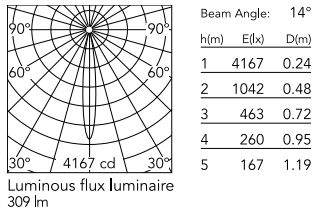

Physical

Colour	White
Orientation	Fixed
Net weight (kg)	0.3
IP internal	20

Download

[Mounting instructions](#)  PDF

Photometric Files

[LDT / IES](#)  ZIP

Technical Drawings

[2D](#)  ZIP

[3D](#)  ZIP

Schematic light drawing

Photometric

Lighting type	Direct
Light distribution	Symmetric
CCT (K)	2700
CRI>	90
McAdam steps (SDCM)	2
Beam angle C0-180 (°)	14
Beam angle C90-270 (°)	14
UGR _L	<10