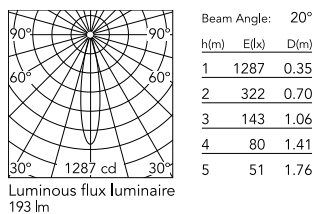

Physical

Colour	Brushed Bronze
Orientation	Fixed
Net weight (kg)	0.3
IP internal	20

Download

[Mounting instructions](#) PDF

Photometric Files

[LDT / IES](#) ZIP

Technical Drawings

[2D](#) ZIP

[3D](#) ZIP

Schematic light drawing

Photometric

Lighting type	Direct
Light distribution	Symmetric
CCT (K)	3000
CRI>	90
McAdam steps (SDCM)	2
Beam angle C0-180 (°)	20
Beam angle C90-270 (°)	20
Extreme cut off	No
UGR _L	<10