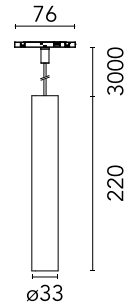

FLOS

05.5136.ES.CB Brushed Bronze

Find Me 1 Suspension Casambi Dimmable

Designed by FLOS Architectural, 2023

5.5W - 193lm - 3000K - CRI> 90 - Beam° 20

LED projection lighting module for installation in the Zero Track Pro system. Electronic DC/DC converter incorporated. Individual wireless adjustment via Casambi. Casambi control implemented via the FLOS Control® app for mobile devices (available in the Apple Store and Google Play). Cannot be installed on vertical tracks. Accessories included (honeycomb grid and protection bar).

Are you a professional and your project needs consulting and support?

[BOOK AN APPOINTMENT](#)

Main specifications

Mounting	Track
Environments	Indoor dry location
Light source type	LED
Light sources included	Yes
LED type	Power LED
Number of lamps	1
Power (W)	5.5
Source flux (lm)	446
Lumen Output (lm)	193

Physical

Colour	Brushed Bronze
Orientation	Fixed
Net weight (kg)	0.3
IP internal	20

Download

[Mounting instructions](#) PDF

Photometric Files

[LDT / IES](#) ZIP

Technical Drawings

[2D](#) ZIP

[3D](#) ZIP

Schematic light drawing

Photometric

Lighting type	Direct
Light distribution	Symmetric
CCT (K)	3000
CRI>	90
McAdam steps (SDCM)	2
Beam angle C0-180 (°)	20
Beam angle C90-270 (°)	20
Extreme cut off	No
UGR _L	<10