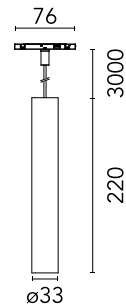

FLOS

05.5136.40.CB White

Find Me 1 Suspension Casambi Dimmable

Designed by FLOS Architectural, 2023

5.5W - 193lm - 3000K - CRI> 90 - Beam° 20

LED projection lighting module for installation in the Zero Track Pro system. Electronic DC/DC converter incorporated. Individual wireless adjustment via Casambi. Casambi control implemented via the FLOS Control® app for mobile devices (available in the Apple Store and Google Play). Cannot be installed on vertical tracks. Accessories included (honeycomb grid and protection bar).

Are you a professional and your project needs consulting and support?

[BOOK AN APPOINTMENT](#)

Main specifications

Mounting	Track
Environments	Indoor dry location
Light source type	LED
Light sources included	Yes
LED type	Power LED
Number of lamps	1
Power (W)	5.5
Source flux (lm)	446
Lumen Output (lm)	193
Efficacy (lm/W)	36

Physical

Colour	White
Orientation	Fixed
Net weight (kg)	0.3
IP internal	20

Download

[Mounting instructions](#) PDF

Photometric Files

[LDT / IES](#) ZIP

Technical Drawings

[2D](#) ZIP

[3D](#) ZIP

Schematic light drawing

Photometric

Lighting type	Direct
Light distribution	Symmetric
CCT (K)	3000
CRI>	90
McAdam steps (SDCM)	2
Beam angle C0-180 (°)	20
Beam angle C90-270 (°)	20
UGR _L	<10

Electrical