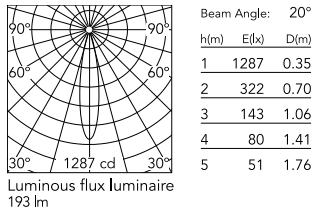

Physical

Colour	White
Orientation	Fixed
Net weight (kg)	0.3
IP internal	20

Download

[Mounting instructions](#) PDF

Photometric Files

[LDT / IES](#) ZIP

Technical Drawings

[2D](#) ZIP

[3D](#) ZIP

Schematic light drawing

Photometric

Lighting type	Direct
Light distribution	Symmetric
CCT (K)	3000
CRI>	90
McAdam steps (SDCM)	2
Beam angle C0-180 (°)	20
Beam angle C90-270 (°)	20
UGR _L	<10

Electrical