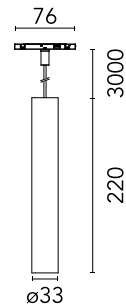

LED projection lighting module for installation in the Zero Track Pro system. Electronic DC/DC converter incorporated. Individual wireless adjustment via Casambi. Casambi control implemented via the FLOS Control® app for mobile devices (available in the Apple Store and Google Play). Cannot be installed on vertical tracks. Accessories included (honeycomb grid and protection bar).