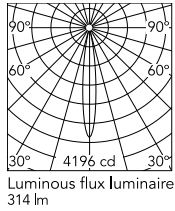

Physical

Colour	White
Orientation	Fixed
Net weight (kg)	0.3
IP internal	20

Download

[Mounting instructions](#)  PDF

Photometric Files

[LDT / IES](#)  ZIP

Technical Drawings

[2D](#)  ZIP

[3D](#)  ZIP

Schematic light drawing

Photometric

Lighting type	Direct
Light distribution	Symmetric
CCT (K)	3000
CRI>	90
McAdam steps (SDCM)	2
Beam angle C0-180 (°)	14
Beam angle C90-270 (°)	14
UGR _L	<10