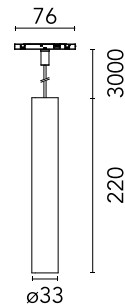

FLOS

05.5135.40.CB White

Find Me 1 Suspension Casambi Dimmable

Designed by FLOS Architectural, 2023

5.5W - 314lm - 3000K - CRI> 90 - Beam° 14

LED projection lighting module for installation in the Zero Track Pro system. Electronic DC/DC converter incorporated. Individual wireless adjustment via Casambi. Casambi control implemented via the FLOS Control® app for mobile devices (available in the Apple Store and Google Play). Cannot be installed on vertical tracks. Accessories included (honeycomb grid and protection bar).

Are you a professional and your project needs consulting and support?

[BOOK AN APPOINTMENT](#)

Main specifications

Mounting	Track
Environments	Indoor dry location
Light source type	LED
Light sources included	Yes
LED type	Power LED
Number of lamps	1
Power (W)	5.5
Source flux (lm)	446
Lumen Output (lm)	314
Efficacy (lm/W)	58

Physical

Colour	White
Orientation	Fixed
Net weight (kg)	0.3
IP internal	20

Download

[Mounting instructions](#)  PDF

Photometric Files

[LDT / IES](#)  ZIP

Technical Drawings

[2D](#)  ZIP

[3D](#)  ZIP

Schematic light drawing

Photometric

Lighting type	Direct
Light distribution	Symmetric
CCT (K)	3000
CRI>	90
McAdam steps (SDCM)	2
Beam angle C0-180 (°)	14
Beam angle C90-270 (°)	14
UGR _L	<10