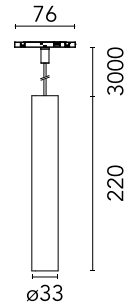

LED projection lighting module for installation in the Zero Track Pro system. Electronic DC/DC converter incorporated. Individual wireless adjustment via Casambi. Casambi control implemented via the FLOS Control® app for mobile devices (available in the Apple Store and Google Play). Cannot be installed on vertical tracks. Accessories included (honeycomb grid and protection bar).