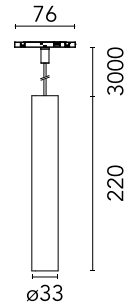

FLOS

05.5130.ES.CB Brushed Bronze

Find Me 1 Suspension Casambi Dimmable

Designed by FLOS Architectural, 2023

5.5W - 309lm - 2700K - CRI> 90 - Beam° 14

LED projection lighting module for installation in the Zero Track Pro system. Electronic DC/DC converter incorporated. Individual wireless adjustment via Casambi. Casambi control implemented via the FLOS Control® app for mobile devices (available in the Apple Store and Google Play). Cannot be installed on vertical tracks. Accessories included (honeycomb grid and protection bar).

Are you a professional and your project needs consulting and support?

[BOOK AN APPOINTMENT](#)

Main specifications

Mounting	Track
Environments	Indoor dry location
Light source type	LED
Light sources included	Yes
LED type	Power LED
Number of lamps	1
Power (W)	5.5
Source flux (lm)	432
Lumen Output (lm)	309

Physical

Colour	Brushed Bronze
Orientation	Fixed
Net weight (kg)	0.3
IP internal	20

Download

[Mounting instructions](#) PDF

Photometric Files

[LDT / IES](#) ZIP

Technical Drawings

[2D](#) ZIP

[3D](#) ZIP

Schematic light drawing

Photometric

Lighting type	Direct
Light distribution	Symmetric
CCT (K)	2700
CRI>	90
McAdam steps (SDCM)	2
Beam angle C0-180 (°)	14
Beam angle C90-270 (°)	14
Extreme cut off	No
UGR _L	<10