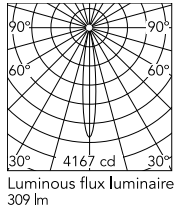

Physical

Colour	Brushed Bronze
Orientation	Fixed
Net weight (kg)	0.3
IP internal	20

Download

[Mounting instructions](#) PDF

Photometric Files

[LDT / IES](#) ZIP

Technical Drawings

[2D](#) ZIP

[3D](#) ZIP

Schematic light drawing

Photometric

Lighting type	Direct
Light distribution	Symmetric
CCT (K)	2700
CRI>	90
McAdam steps (SDCM)	2
Beam angle C0-180 (°)	14
Beam angle C90-270 (°)	14
Extreme cut off	No
UGR _L	<10