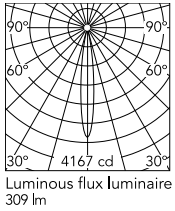

Physical

Colour	White
Orientation	Fixed
Net weight (kg)	0.3
IP internal	20

Download

[Mounting instructions](#)  PDF

Photometric Files

[LDT / IES](#)  ZIP

Technical Drawings

[2D](#)  ZIP

[3D](#)  ZIP

Schematic light drawing

Photometric

Lighting type	Direct
Light distribution	Symmetric
CCT (K)	2700
CRI>	90
McAdam steps (SDCM)	2
Beam angle C0-180 (°)	14
Beam angle C90-270 (°)	14
UGR _L	<10