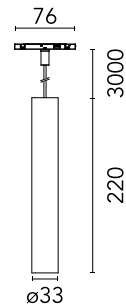

FLOS

05.5130.40.CB White

Find Me 1 Suspension Casambi Dimmable

Designed by FLOS Architectural, 2023

5.5W - 309lm - 2700K - CRI> 90 - Beam° 14

LED projection lighting module for installation in the Zero Track Pro system. Electronic DC/DC converter incorporated. Individual wireless adjustment via Casambi. Casambi control implemented via the FLOS Control® app for mobile devices (available in the Apple Store and Google Play). Cannot be installed on vertical tracks. Accessories included (honeycomb grid and protection bar).

Are you a professional and your project needs consulting and support?

[BOOK AN APPOINTMENT](#)

Main specifications

Mounting	Track
Environments	Indoor dry location
Light source type	LED
Light sources included	Yes
LED type	Power LED
Number of lamps	1
Power (W)	5.5
Source flux (lm)	432
Lumen Output (lm)	309
Efficacy (lm/W)	57

Physical

Colour	White
Orientation	Fixed
Net weight (kg)	0.3
IP internal	20

Download

[Mounting instructions](#)  PDF

Photometric Files

[LDT / IES](#)  ZIP

Technical Drawings

[2D](#)  ZIP

[3D](#)  ZIP

Schematic light drawing

Photometric

Lighting type	Direct
Light distribution	Symmetric
CCT (K)	2700
CRI>	90
McAdam steps (SDCM)	2
Beam angle C0-180 (°)	14
Beam angle C90-270 (°)	14
UGR _L	<10