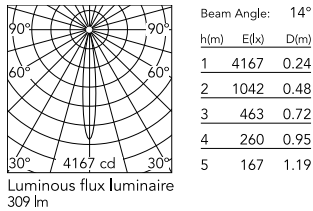

Physical

Colour	Black
Orientation	Fixed
Net weight (kg)	0.3
IP internal	20

Download

[Mounting instructions](#)  PDF

Photometric Files

[LDT / IES](#)  ZIP

Technical Drawings

[2D](#)  ZIP

[3D](#)  ZIP

Schematic light drawing

Photometric

Lighting type	Direct
Light distribution	Symmetric
CCT (K)	2700
CRI>	90
McAdam steps (SDCM)	2
Beam angle C0-180 (°)	14
Beam angle C90-270 (°)	14
UGR _L	<10