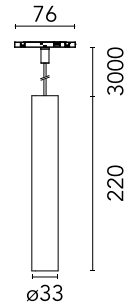

FLOS

05.5130.14.CB Black

Find Me 1 Suspension Casambi Dimmable

Designed by FLOS Architectural, 2023

5.5W - 309lm - 2700K - CRI> 90 - Beam° 14

LED projection lighting module for installation in the Zero Track Pro system. Electronic DC/DC converter incorporated. Individual wireless adjustment via Casambi. Casambi control implemented via the FLOS Control® app for mobile devices (available in the Apple Store and Google Play). Cannot be installed on vertical tracks. Accessories included (honeycomb grid and protection bar).

Are you a professional and your project needs consulting and support?

[BOOK AN APPOINTMENT](#)

Main specifications

Mounting	Track
Environments	Indoor dry location
Light source type	LED
Light sources included	Yes
LED type	Power LED
Number of lamps	1
Power (W)	5.5
Source flux (lm)	432
Lumen Output (lm)	309
Efficacy (lm/W)	57

Physical

Colour	Black
Orientation	Fixed
Net weight (kg)	0.3
IP internal	20

Download

[Mounting instructions](#)  PDF

Photometric Files

[LDT / IES](#)  ZIP

Technical Drawings

[2D](#)  ZIP

[3D](#)  ZIP

Schematic light drawing

Photometric

Lighting type	Direct
Light distribution	Symmetric
CCT (K)	2700
CRI>	90
McAdam steps (SDCM)	2
Beam angle C0-180 (°)	14
Beam angle C90-270 (°)	14
UGR _L	<10