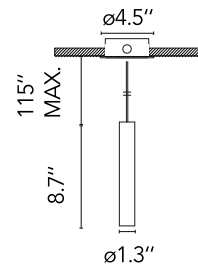

FLOS

09.3711.30C9S White

Find Me 1 Suspension

Designed by Jorge Herrera

The Find Me Suspension is a thin pendant mount fixture. Deep matte black snoot maximizes cut off and reduces glare. Snoot in pendant version can be changed out to add a touch of color. The Find Me line is available as a single and as a pendant.

Are you a professional and your project needs consulting and support?

[BOOK AN APPOINTMENT](#)