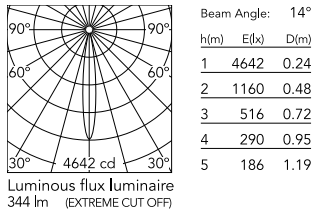

Physical

Color	White
Trim	No
Orientation	Adjustable
Net weight (lb)	0.51
Package volume (in)	62
IP internal	20

Download

[Family spec sheet](#)  ZIP

[Mounting instructions](#)  PDF

Photometric Files

[LDT / IES](#)  ZIP

Ecodesign and Energy Labelling

   Replaceable (LED only) light source by a professional

Schematic light drawing

Photometric

Lighting type	Direct
Light distribution	Symmetric
CCT (K)	2700
CRI>	90
Beam angle C0-180 (°)	14
Beam angle C90-270 (°)	14
UGR _L	<10