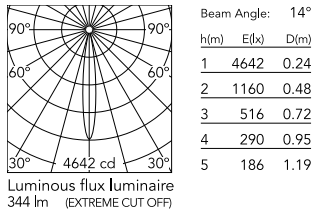

Physical

Color	Black
Trim	No
Orientation	Adjustable
Net weight (lb)	0.51
Package volume (in)	62
IP internal	20

Download

[Family spec sheet](#)  ZIP

[Mounting instructions](#)  PDF

Photometric Files

[LDT / IES](#)  ZIP

Ecodesign and Energy Labelling

   Replaceable (LED only) light source by a professional

Schematic light drawing

Photometric

Lighting type	Direct
Light distribution	Symmetric
CCT (K)	2700
CRI>	90
Beam angle C0-180 (°)	14
Beam angle C90-270 (°)	14
UGR _L	<10