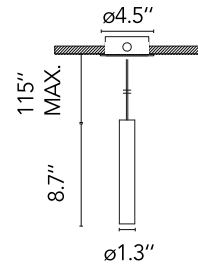

FLOS

09.3711.14C9S Black

Find Me 1 Suspension

Designed by Jorge Herrera

The Find Me Suspension is a thin pendant mount fixture. Deep matte black snoot maximizes cut off and reduces glare. Snoot in pendant version can be changed out to add a touch of color. The Find Me line is available as a single and as a pendant.

Are you a professional and your project needs consulting and support?

[BOOK AN APPOINTMENT](#)