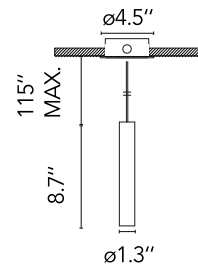

FLOS

09.3710.30C9S White

Find Me 1 Suspension

Designed by Jorge Herrera

The Find Me Suspension is a thin pendant mount fixture. Deep matte black snoot maximizes cut off and reduces glare. Snoot in pendant version can be changed out to add a touch of color. The Find Me line is available as a single and as a pendant.

Are you a professional and your project needs consulting and support?

[BOOK AN APPOINTMENT](#)