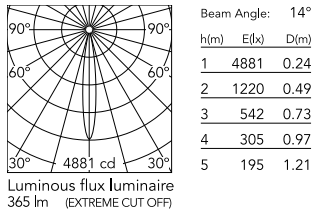

Physical

Color	White
Trim	No
Orientation	Adjustable
Net weight (lb)	0.51
Package volume (in)	62
IP internal	20

Download

- [Family spec sheet](#) ZIP
- [Mounting instructions](#) PDF

Photometric Files

- [LDT / IES](#) ZIP

Ecodesign and Energy Labelling

Schematic light drawing

Photometric

Lighting type	Direct
Light distribution	Symmetric
CCT (K)	3000
CRI>	90
Beam angle C0-180 (°)	14
Beam angle C90-270 (°)	14
UGR _L	<10

Electrical