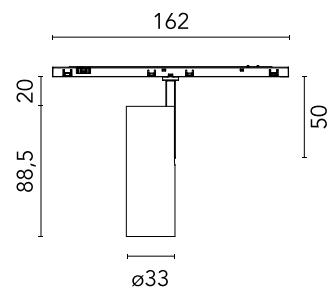

FLOS

05.5116.ES.DA Brushed Bronze

Find Me 1 Dali Dimmable

Designed by FLOS Architectural, 2023

5.5W - 289lm - 3000K - CRI> 90 - Beam° 20

LED projection lighting module for installation in the Zero Track Pro system. Electronic DC/DC converter incorporated. Individual wireless adjustment via Casambi. Casambi control implemented via the FLOS Control® app for mobile devices (available in the Apple Store and Google Play). Accessories included (honeycomb grid and protection bar).

Are you a professional and your project needs consulting and support?

[BOOK AN APPOINTMENT](#)

Main specifications

Mounting	Track
Environments	Indoor dry location
Light source type	LED
Light sources included	Yes
LED type	Power LED
Number of lamps	1
Power (W)	5.5
Source flux (lm)	446
Lumen Output (lm)	289

Physical

Colour	Brushed Bronze
Orientation	Adjustable
Rotation (°)	360
Longitudinal tilting (°)	90
Net weight (kg)	0.11
IP internal	20

Download

[Mounting instructions](#) PDF

Photometric Files

[LDT / IES](#) ZIP

Technical Drawings

[2D](#) ZIP

[3D](#) ZIP

Schematic light drawing

Beam Angle: 20°

h(m)	E(lx)	D(m)
1	1927	0.35
2	482	0.70
3	214	1.06
4	120	1.41
5	77	1.76

Luminous flux luminaire
289 lm

Photometric