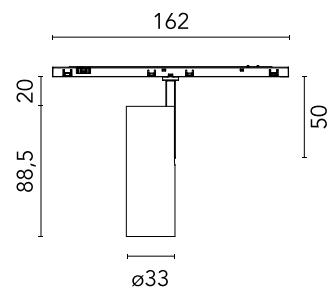

5.5W - 289lm - 3000K - CRI> 90 - Beam° 20

LED projection lighting module for installation in the Zero Track Pro system. Electronic DC/DC converter incorporated. Individual wireless adjustment via Casambi. Casambi control implemented via the FLOS Control® app for mobile devices (available in the Apple Store and Google Play). Accessories included (honeycomb grid and protection bar).