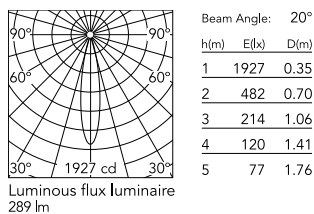

Schematic light drawing

Photometric

Lighting type	Direct
Light distribution	Symmetric
CCT (K)	3000
CRI>	90
McAdam steps (SDCM)	2
Beam angle C0-180 (°)	20
Beam angle C90-270 (°)	20
Extreme cut off	No
UGR_L	<10

Electrical

Insulation class	III
Forward voltage (V)	24
LED current (mA)	400
Power supply	Remote excluded
Dimmable	Yes
Power supply type	Dimmable DALI 2
Dimming interface	Remote Dimmable (Dimmer Not Included)

Ecodesign and Energy Labelling

This product contains a light source of energy efficiency class G

Non-replaceable light source

Replaceable control gear by a professional