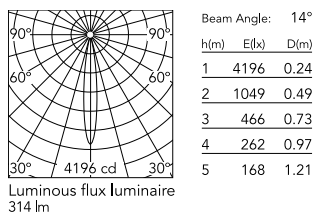

Schematic light drawing

Photometric

Lighting type	Direct
Light distribution	Symmetric
CCT (K)	3000
CRI>	90
McAdam steps (SDCM)	2
Beam angle C0-180 (°)	14
Beam angle C90-270 (°)	14
Extreme cut off	No
UGR_L	<10

Electrical

Insulation class	III
Forward voltage (V)	24
LED current (mA)	400
Power supply	Remote excluded
Dimmable	Yes
Power supply type	Dimmable DALI 2
Dimming interface	Remote Dimmable (Dimmer Not Included)

Ecodesign and Energy Labelling

This product contains a light source of energy efficiency class G

Non-replaceable light source

Replaceable control gear by a professional