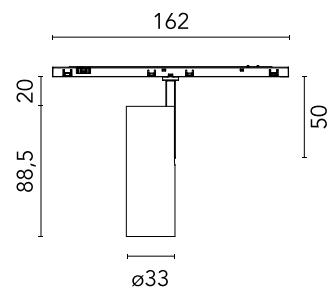

5.5W - 314lm - 3000K - CRI> 90 - Beam° 14

LED projection lighting module for installation in the Zero Track Pro system. Electronic DC/DC converter incorporated. Individual wireless adjustment via Casambi. Casambi control implemented via the FLOS Control® app for mobile devices (available in the Apple Store and Google Play). Accessories included (honeycomb grid and protection bar).