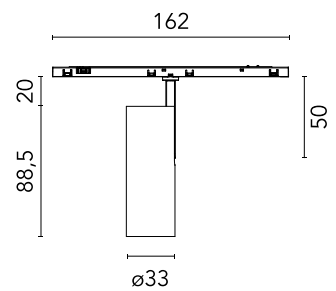

FLOS

05.5115.14.DA Black

Find Me 1 Dali Dimmable

Designed by FLOS Architectural, 2023

5.5W - 314lm - 3000K - CRI> 90 - Beam° 14

LED projection lighting module for installation in the Zero Track Pro system. Electronic DC/DC converter incorporated. Individual control via DALI protocol and broadcast mode via 1-10V. Accessories included (honeycomb grid and protection bar).

Are you a professional and your project needs consulting and support?

[BOOK AN APPOINTMENT](#)

Main specifications

Mounting	Track
Environments	Indoor dry location
Light source type	LED
Light sources included	Yes
LED type	Power LED
Number of lamps	1
Power (W)	5.5
Source flux (lm)	446
Lumen Output (lm)	314
Efficacy (lm/W)	58

Physical

Colour	Black
Orientation	Adjustable
Rotation (°)	360
Longitudinal tilting (°)	90
Net weight (kg)	0.11
IP internal	20

Download

[Mounting instructions](#)  PDF

Photometric Files

[LDT / IES](#)  ZIP

Technical Drawings

[2D](#)  ZIP

[3D](#)  ZIP

Schematic light drawing

Photometric

Lighting type	Direct
Light distribution	Symmetric
CCT (K)	3000
CRI>	90
McAdam steps (SDCM)	2
Beam angle C0-180 (°)	14
Beam angle C90-270 (°)	14
UGR _L	<10