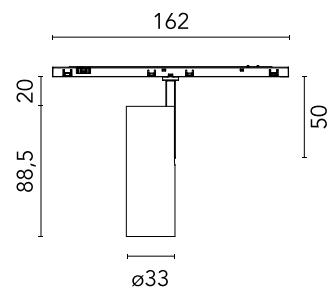

FLOS

05.5110.ES.DA Brushed Bronze

Find Me 1 Dali Dimmable

Designed by FLOS Architectural, 2023

5.5W - 309lm - 2700K - CRI> 90 - Beam° 14

LED projection lighting module for installation in the Zero Track Pro system. Electronic DC/DC converter incorporated. Individual wireless adjustment via Casambi. Casambi control implemented via the FLOS Control® app for mobile devices (available in the Apple Store and Google Play). Accessories included (honeycomb grid and protection bar).

Are you a professional and your project needs consulting and support?

[BOOK AN APPOINTMENT](#)

Main specifications

Mounting	Track
Environments	Indoor dry location
Light source type	LED
Light sources included	Yes
LED type	Power LED
Number of lamps	1
Power (W)	5.5
Source flux (lm)	432
Lumen Output (lm)	309

Physical

Colour	Brushed Bronze
Orientation	Adjustable
Rotation (°)	360
Longitudinal tilting (°)	90
Net weight (kg)	0.11
IP internal	20

Download

[Mounting instructions](#) PDF

Photometric Files

[LDT / IES](#) ZIP

Technical Drawings

[2D](#) ZIP

[3D](#) ZIP

Schematic light drawing

Photometric

Lighting type	Direct
Light distribution	Symmetric
CCT (K)	2700
CRI>	90
McAdam steps (SDCM)	2
Beam angle C0-180 (°)	14
Beam angle C90-270 (°)	14
Extreme cut off	No
UGR _L	<10