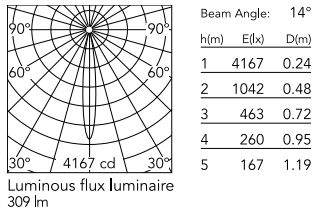

Physical

Colour	Brushed Bronze
Orientation	Adjustable
Rotation (°)	360
Longitudinal tilting (°)	90
Net weight (kg)	0.11
IP internal	20

Download

[Mounting instructions](#) PDF

Photometric Files

[LDT / IES](#) ZIP

Technical Drawings

[2D](#) ZIP

[3D](#) ZIP

Schematic light drawing

Photometric

Lighting type	Direct
Light distribution	Symmetric
CCT (K)	2700
CRI>	90
McAdam steps (SDCM)	2
Beam angle C0-180 (°)	14
Beam angle C90-270 (°)	14
Extreme cut off	No
UGR _L	<10