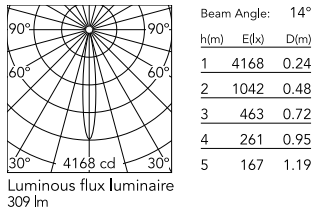

Physical

| | |
|--------------------------|------------|
| Colour | Black |
| Trim | No |
| Orientation | Adjustable |
| Rotation (°) | 360 |
| Longitudinal tilting (°) | 90 |
| Spot diameter (mm) | 33 |
| Net weight (kg) | 0.11 |
| IP internal | 20 |

Schematic light drawing

Photometric

| | |
|--------------------------|-----------------------------|
| Lighting type | Direct |
| Light distribution | Symmetric |
| CCT (K) | 2700 |
| CRI> | 90 |
| McAdam steps (SDCM) | 3 |
| LED Life / Failure Ratio | L80B50>50.000h (Tc=85°C) |
| Beam angle C0-180 (°) | 14 |
| Beam angle C90-270 (°) | 14 |
| Extreme cut off | No |
| UGR _L | <10 |