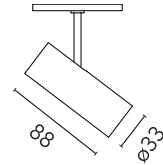

Are you a professional and your project needs consulting and support?

[BOOK AN APPOINTMENT](#)

Main specifications

| | |
|------------------------|---------------------|
| Mounting | Track |
| Environments | Indoor dry location |
| Light source type | LED |
| Light sources included | Yes |
| LED type | Power LED |
| Number of lamps | 1 |
| Power (W) | 5.5 |
| Source flux (lm) | 450 |
| Lumen Output (lm) | 309 |
| Efficacy (lm/W) | 57 |

Physical

| | |
|--------------------------|------------|
| Colour | Black |
| Trim | No |
| Orientation | Adjustable |
| Rotation (°) | 360 |
| Longitudinal tilting (°) | 90 |
| Spot diameter (mm) | 33 |
| Net weight (kg) | 0.11 |
| IP internal | 20 |

Schematic light drawing

Photometric

| | |
|--------------------------|-----------------------------|
| Lighting type | Direct |
| Light distribution | Symmetric |
| CCT (K) | 2700 |
| CRI> | 90 |
| McAdam steps (SDCM) | 3 |
| LED Life / Failure Ratio | L80B50>50.000h (Tc=85°C) |
| Beam angle C0-180 (°) | 14 |
| Beam angle C90-270 (°) | 14 |
| Extreme cut off | No |
| UGR _L | <10 |