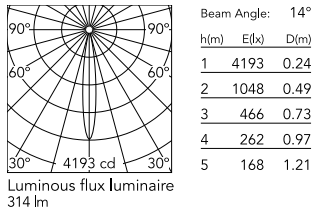

Physical

| | |
|--------------------------|------------|
| Colour | Deep Brown |
| Trim | No |
| Orientation | Adjustable |
| Rotation (°) | 360 |
| Longitudinal tilting (°) | 90 |
| Spot diameter (mm) | 33 |
| Net weight (kg) | 0.11 |
| IP internal | 20 |

Schematic light drawing

Photometric

| | |
|--------------------------|-----------------------------|
| Lighting type | Direct |
| Light distribution | Symmetric |
| CCT (K) | 3000 |
| CRI> | 90 |
| McAdam steps (SDCM) | 3 |
| LED Life / Failure Ratio | L80B50>50.000h (Tc=85°C) |
| Beam angle C0-180 (°) | 14 |
| Beam angle C90-270 (°) | 14 |
| Extreme cut off | No |
| UGR _L | <10 |