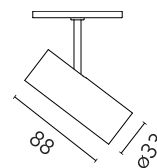

Are you a professional and your project needs consulting and support?

[BOOK AN APPOINTMENT](#)

Main specifications

| | |
|------------------------|---------------------|
| Mounting | Track |
| Environments | Indoor dry location |
| Light source type | LED |
| Light sources included | Yes |
| LED type | Power LED |
| Number of lamps | 1 |
| Power (W) | 5.5 |
| Source flux (lm) | 485 |
| Lumen Output (lm) | 314 |
| Efficacy (lm/W) | 58 |

Physical

| | |
|--------------------------|------------|
| Colour | Deep Brown |
| Trim | No |
| Orientation | Adjustable |
| Rotation (°) | 360 |
| Longitudinal tilting (°) | 90 |
| Spot diameter (mm) | 33 |
| Net weight (kg) | 0.11 |
| IP internal | 20 |

Schematic light drawing

Photometric

| | |
|--------------------------|-----------------------------|
| Lighting type | Direct |
| Light distribution | Symmetric |
| CCT (K) | 3000 |
| CRI> | 90 |
| McAdam steps (SDCM) | 3 |
| LED Life / Failure Ratio | L80B50>50.000h (Tc=85°C) |
| Beam angle C0-180 (°) | 14 |
| Beam angle C90-270 (°) | 14 |
| Extreme cut off | No |
| UGR _L | <10 |