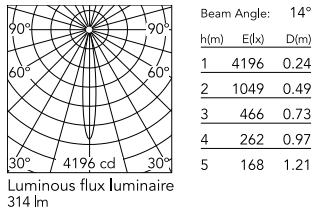

Physical

Colour	Black
Orientation	Adjustable
Rotation (°)	360
Longitudinal tilting (°)	90
Net weight (kg)	0.11
IP internal	20

Download

Mounting instructions [↓ PDF](#)

Photometric Files

LDT / IES [↓ ZIP](#)

Technical Drawings

2D [↓ ZIP](#)

3D [↓ ZIP](#)

Schematic light drawing

Photometric

Lighting type	Direct
Light distribution	Symmetric
CCT (K)	3000
CRI>	90
McAdam steps (SDCM)	2
Beam angle C0-180 (°)	14
Beam angle C90-270 (°)	14
UGR _L	<10