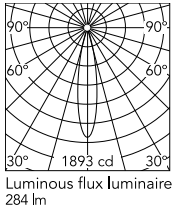

Physical

| | |
|--------------------------|------------|
| Colour | White |
| Orientation | Adjustable |
| Rotation (°) | 360 |
| Longitudinal tilting (°) | 90 |
| Net weight (kg) | 0.11 |
| IP internal | 20 |

Download

[Mounting instructions](#)  PDF

Photometric Files

[LDT / IES](#)  ZIP

Technical Drawings

[2D](#)  ZIP

Schematic light drawing

Beam Angle: 20°

| h(m) | E(lx) | D(m) |
|------|-------|------|
| 1 | 1893 | 0.35 |
| 2 | 473 | 0.70 |
| 3 | 210 | 1.06 |
| 4 | 118 | 1.41 |
| 5 | 76 | 1.76 |

Luminous flux luminaire
284 lm

Photometric

| | |
|------------------------|-----------|
| Lighting type | Direct |
| Light distribution | Symmetric |
| CCT (K) | 2700 |
| CRI> | 90 |
| McAdam steps (SDCM) | 2 |
| Beam angle C0-180 (°) | 20 |
| Beam angle C90-270 (°) | 20 |
| UGR _L | <10 |