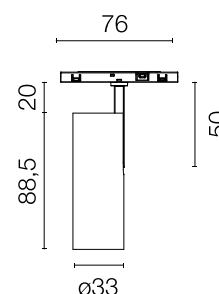

FLOS

05.5111.40.CB White

Find Me 1 Casambi Dimmable

Designed by FLOS Architectural, 2023

5.5W - 284lm - 2700K - CRI> 90 - Beam° 20

LED projection lighting module for installation in the Zero Track Pro system. Electronic DC/DC converter incorporated. Individual wireless adjustment via Casambi. Casambi control implemented via the FLOS Control® app for mobile devices (available in the Apple Store and Google Play). Accessories included (honeycomb grid and protection bar).

Are you a professional and your project needs consulting and support?

[BOOK AN APPOINTMENT](#)

Main specifications

| | |
|------------------------|---------------------|
| Mounting | Track |
| Environments | Indoor dry location |
| Light source type | LED |
| Light sources included | Yes |
| LED type | Power LED |
| Number of lamps | 1 |
| Power (W) | 5.5 |
| Source flux (lm) | 432 |
| Lumen Output (lm) | 284 |
| Efficacy (lm/W) | 52 |

Physical

| | |
|--------------------------|------------|
| Colour | White |
| Orientation | Adjustable |
| Rotation (°) | 360 |
| Longitudinal tilting (°) | 90 |
| Net weight (kg) | 0.11 |
| IP internal | 20 |

| h(m) | E(lx) | D(m) |
|------|-------|------|
| 1 | 1893 | 0.35 |
| 2 | 473 | 0.70 |
| 3 | 210 | 1.06 |
| 4 | 118 | 1.41 |
| 5 | 76 | 1.76 |

Luminous flux luminaire
284 lm

Photometric

| | |
|------------------------|-----------|
| Lighting type | Direct |
| Light distribution | Symmetric |
| CCT (K) | 2700 |
| CRI> | 90 |
| McAdam steps (SDCM) | 2 |
| Beam angle C0-180 (°) | 20 |
| Beam angle C90-270 (°) | 20 |
| UGR _L | <10 |