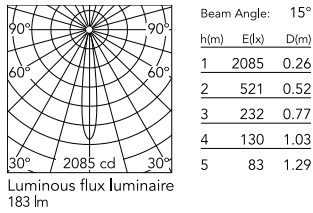

### Physical

Colour	Brushed Bronze
Orientation	Adjustable
Rotation (°)	360
Longitudinal tilting (°)	90
Net weight (kg)	0.06
IP internal	20

### Photometric Files

LDT / IES [↓ ZIP](#)

### Technical Drawings

2D [↓ ZIP](#)

3D [↓ ZIP](#)

## Schematic light drawing