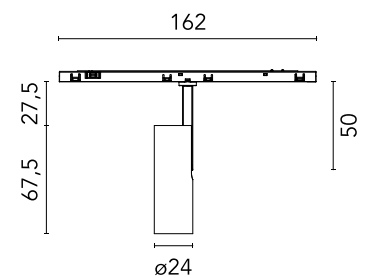

3.5W - 183lm - 3000K - CRI> 90 - Beam° 15

LED projection lighting module for installation in the Zero Track Pro system. Electronic DC/DC converter incorporated. Individual wireless adjustment via Casambi. Casambi control implemented via the FLOS Control® app for mobile devices (available in the Apple Store and Google Play). Accessories included (honeycomb grid and protection bar).

Are you a professional and your project needs consulting and support?

[BOOK AN APPOINTMENT](#)