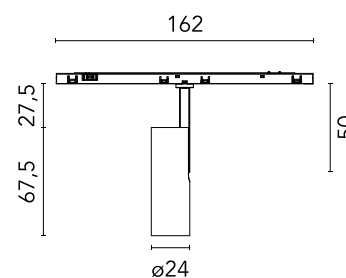

FLOS

05.5105.40.DA White

Find Me 0 Dali Dimmable

Designed by FLOS Architectural, 2023

3.5W - 183lm - 3000K - CRI> 90 - Beam° 15

LED projection lighting module for installation in the Zero Track Pro system. Electronic DC/DC converter incorporated. Individual control via DALI protocol and broadcast mode via 1-10V. Accessories included (honeycomb grid and protection bar).

Are you a professional and your project needs consulting and support?

[BOOK AN APPOINTMENT](#)

Main specifications

Mounting	Track
Environments	Indoor dry location
Light source type	LED
Light sources included	Yes
LED type	Power LED
Number of lamps	1
Power (W)	3.5
Source flux (lm)	302
Lumen Output (lm)	183
Efficacy (lm/W)	53

Physical

Colour	White
Orientation	Adjustable
Rotation (°)	360
Longitudinal tilting (°)	90
Net weight (kg)	0.06
IP internal	20

Download

[Mounting instructions](#)  PDF

Photometric Files

[LDT / IES](#)  ZIP

Technical Drawings

[2D](#)  ZIP

[3D](#)  ZIP

Schematic light drawing

Photometric

Lighting type	Direct
Light distribution	Symmetric
CCT (K)	3000
CRI>	90
McAdam steps (SDCM)	2
Beam angle C0-180 (°)	15
Beam angle C90-270 (°)	15
UGR _L	<10