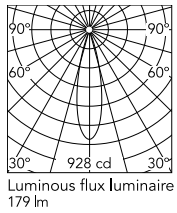

Schematic light drawing