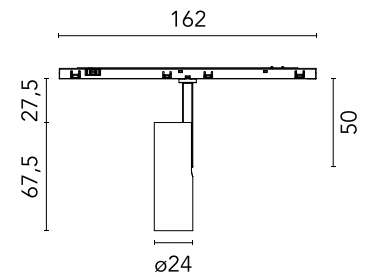

3.5W - 179lm - 2700K - CRI> 90 - Beam° 25

LED projection lighting module for installation in the Zero Track Pro system. Electronic DC/DC converter incorporated. Individual wireless adjustment via Casambi. Casambi control implemented via the FLOS Control® app for mobile devices (available in the Apple Store and Google Play). Accessories included (honeycomb grid and protection bar).

Are you a professional and your project needs consulting and support?

[BOOK AN APPOINTMENT](#)