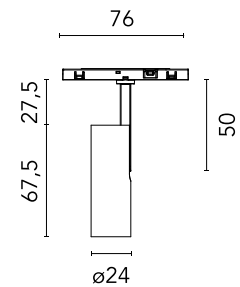

3.5W - 194lm - 3000K - CRI> 90 - Beam° 25

LED projection lighting module for installation in the Zero Track Pro system. Electronic DC/DC converter incorporated. Individual wireless adjustment via Casambi. Casambi control implemented via the FLOS Control® app for mobile devices (available in the Apple Store and Google Play). Accessories included (honeycomb grid and protection bar).

Are you a professional and your project needs consulting and support?

BOOK AN APPOINTMENT