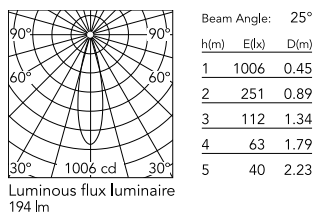

Schematic light drawing

Photometric

Lighting type	Direct
Light distribution	Symmetric
CCT (K)	3000
CRI>	90
McAdam steps (SDCM)	2
Beam angle C0-180 (°)	25
Beam angle C90-270 (°)	25
UGR_L	<10

Electrical

Insulation class	III
Forward voltage (V)	24
LED current (mA)	250
Power supply	Remote excluded
Dimmable	Yes
Power supply type	Dimmable Casambi
Dimming range (%)	1-100
Dimming interface	Remote Dimmable (Dimmer Not Included)

Ecodesign and Energy Labelling

This product contains a light source of energy efficiency class G

Non-replaceable light source

Replaceable control gear by a professional