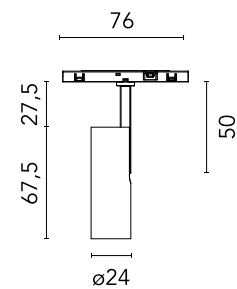

3.5W - 183lm - 3000K - CRI> 90 - Beam° 15

LED projection lighting module for installation in the Zero Track Pro system. Electronic DC/DC converter incorporated. Individual wireless adjustment via Casambi. Casambi control implemented via the FLOS Control® app for mobile devices (available in the Apple Store and Google Play). Accessories included (honeycomb grid and protection bar).

Are you a professional and your project needs consulting and support?

BOOK AN APPOINTMENT