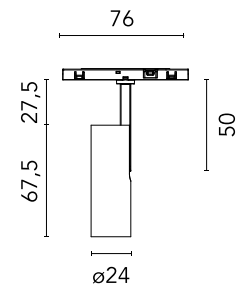

FLOS

05.5105.ER.CB Brushed Steel

Find Me 0 Casambi Dimmable

Designed by FLOS Architectural, 2023

3.5W - 183lm - 3000K - CRI> 90 - Beam° 15

LED projection lighting module for installation in the Zero Track Pro system. Electronic DC/DC converter incorporated. Individual wireless adjustment via Casambi. Casambi control implemented via the FLOS Control® app for mobile devices (available in the Apple Store and Google Play). Accessories included (honeycomb grid and protection bar).

Are you a professional and your project needs consulting and support?

[BOOK AN APPOINTMENT](#)

Main specifications

| | |
|------------------------|---------------------|
| Mounting | Track |
| Environments | Indoor dry location |
| Light source type | LED |
| Light sources included | Yes |
| LED type | Power LED |
| Number of lamps | 1 |
| Power (W) | 3.5 |
| Source flux (lm) | 302 |
| Lumen Output (lm) | 183 |

Physical

| | |
|--------------------------|---------------|
| Colour | Brushed Steel |
| Orientation | Adjustable |
| Rotation (°) | 360 |
| Longitudinal tilting (°) | 90 |
| Net weight (kg) | 0.06 |
| IP internal | 20 |

Beam Angle: 15°

| h(m) | E(lx) | D(m) |
|------|-------|------|
| 1 | 2085 | 0.26 |
| 2 | 521 | 0.52 |
| 3 | 232 | 0.77 |
| 4 | 130 | 1.03 |
| 5 | 83 | 1.29 |

2085 cd

Luminous flux luminaire
183 lm

Photometric