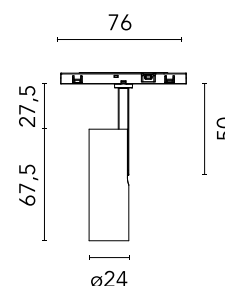

FLOS

05.5105.40.CB White

Find Me 0 Casambi Dimmable

Designed by FLOS Architectural, 2023

3.5W - 183lm - 3000K - CRI> 90 - Beam° 15

LED projection lighting module for installation in the Zero Track Pro system. Electronic DC/DC converter incorporated. Individual wireless adjustment via Casambi. Casambi control implemented via the FLOS Control® app for mobile devices (available in the Apple Store and Google Play). Accessories included (honeycomb grid and protection bar).

Are you a professional and your project needs consulting and support?

[BOOK AN APPOINTMENT](#)

Main specifications

Mounting	Track
Environments	Indoor dry location
Light source type	LED
Light sources included	Yes
LED type	Power LED
Number of lamps	1
Power (W)	3.5
Source flux (lm)	302
Lumen Output (lm)	183
Efficacy (lm/W)	53

Physical

Colour	White
Orientation	Adjustable
Rotation (°)	360
Longitudinal tilting (°)	90
Net weight (kg)	0.06
IP internal	20

Download

[Mounting instructions](#) PDF

Photometric Files

[LDT / IES](#) ZIP

Technical Drawings

[2D](#) ZIP

[3D](#) ZIP

Schematic light drawing

Photometric

Lighting type	Direct
Light distribution	Symmetric
CCT (K)	3000
CRI>	90
McAdam steps (SDCM)	2
Beam angle C0-180 (°)	15
Beam angle C90-270 (°)	15
UGR _L	<10