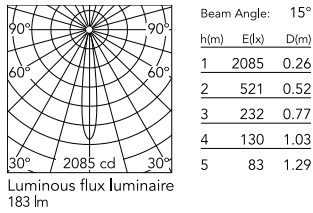

Physical

Colour	Black
Orientation	Adjustable
Rotation (°)	360
Longitudinal tilting (°)	90
Net weight (kg)	0.06
IP internal	20

Download

Mounting instructions [↓ PDF](#)

Photometric Files

LDT / IES [↓ ZIP](#)

Technical Drawings

2D [↓ ZIP](#)

3D [↓ ZIP](#)

Schematic light drawing

Photometric

Lighting type	Direct
Light distribution	Symmetric
CCT (K)	3000
CRI>	90
McAdam steps (SDCM)	2
Beam angle C0-180 (°)	15
Beam angle C90-270 (°)	15
UGR _L	<10