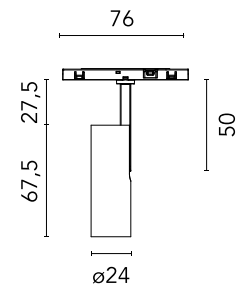

FLOS

05.5105.14.CB Black

Find Me 0 Casambi Dimmable

Designed by FLOS Architectural, 2023

3.5W - 183lm - 3000K - CRI> 90 - Beam° 15

LED projection lighting module for installation in the Zero Track Pro system. Electronic DC/DC converter incorporated. Individual wireless adjustment via Casambi. Casambi control implemented via the FLOS Control® app for mobile devices (available in the Apple Store and Google Play). Accessories included (honeycomb grid and protection bar).

Are you a professional and your project needs consulting and support?

[BOOK AN APPOINTMENT](#)

Main specifications

Mounting	Track
Environments	Indoor dry location
Light source type	LED
Light sources included	Yes
LED type	Power LED
Number of lamps	1
Power (W)	3.5
Source flux (lm)	302
Lumen Output (lm)	183
Efficacy (lm/W)	53

Physical

Colour	Black
Orientation	Adjustable
Rotation (°)	360
Longitudinal tilting (°)	90
Net weight (kg)	0.06
IP internal	20

Download

Mounting instructions [↓ PDF](#)

Photometric Files

LDT / IES [↓ ZIP](#)

Technical Drawings

2D [↓ ZIP](#)

3D [↓ ZIP](#)

Schematic light drawing

Photometric

Lighting type	Direct
Light distribution	Symmetric
CCT (K)	3000
CRI>	90
McAdam steps (SDCM)	2
Beam angle C0-180 (°)	15
Beam angle C90-270 (°)	15
UGR _L	<10