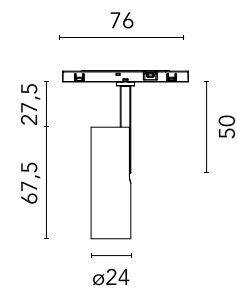

3.5W - 179lm - 2700K - CRI> 90 - Beam° 25

LED projection lighting module for installation in the Zero Track Pro system. Electronic DC/DC converter incorporated. Individual wireless adjustment via Casambi. Casambi control implemented via the FLOS Control® app for mobile devices (available in the Apple Store and Google Play). Accessories included (honeycomb grid and protection bar).

Are you a professional and your project needs consulting and support?

[BOOK AN APPOINTMENT](#)