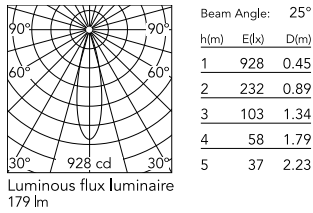

Schematic light drawing

Photometric

Lighting type	Direct
Light distribution	Symmetric
CCT (K)	2700
CRI>	90
McAdam steps (SDCM)	2
Beam angle C0-180 (°)	25
Beam angle C90-270 (°)	25
UGR_L	<10

Electrical

Insulation class	III
Forward voltage (V)	24
LED current (mA)	250
Power supply	Remote excluded
Dimmable	Yes
Power supply type	Dimmable Casambi
Dimming range (%)	1-100
Dimming interface	Remote Dimmable (Dimmer Not Included)

Ecodesign and Energy Labelling

This product contains a light source of energy efficiency class G

Non-replaceable light source

Replaceable control gear by a professional