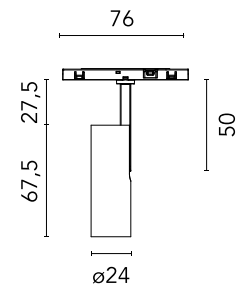

3.5W - 179lm - 2700K - CRI> 90 - Beam° 25

LED projection lighting module for installation in the Zero Track Pro system. Electronic DC/DC converter incorporated. Individual wireless adjustment via Casambi. Casambi control implemented via the FLOS Control® app for mobile devices (available in the Apple Store and Google Play). Accessories included (honeycomb grid and protection bar).

Are you a professional and your project needs consulting and support?

BOOK AN APPOINTMENT