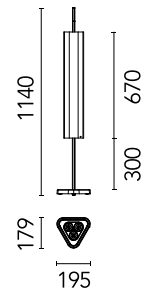

FLOS

05.4380.ZY Deep Blue

Emi Table

Designed by Erwan Bouroullec, 2023

Anti-glare appliance for installation on tables and coffee tables. Built-in 220-240 V power supply, with cable and plug. Spare parts for the optical module (lens) are available, please see the accessories. Independent control of the Up&Down lighting through Touch Dimming capacitive sensors in the top part of the central rod.

Are you a professional and your project needs consulting and support?

BOOK AN APPOINTMENT

Main specifications

EAN	8424229003208
Mounting	Table
Environments	Indoor dry location
Light source type	LED
Light sources included	Yes
LED type	LED array
Lamp category	LED
Number of lamps	1
Power (W)	37.5
System power (W)	41
Source flux (lm)	4174
Lumen Output (lm)	2823

Physical

Colour	Deep Blue
Orientation	Fixed
Cord colour	Black
Cord length (mm)	1950
Net weight (kg)	8.4
IP internal	20

Download

Mounting instructions [↓ PDF](#)

Photometric Files

ULD [↓ ZIP](#)

LDT / IES [↓ ZIP](#)

Technical Drawings

2D [↓ ZIP](#)

3D [↓ ZIP](#)

Schematic light drawing

Photometric

Lighting type	Total
Light distribution	Symmetric
CCT (K)	2700
CRI>	90
McAdam steps (SDCM)	3
Rf fidelity index	89
Rg gamut index	101
LED Life / Failure Ratio	L80B50>60.000h_Tc85°C
Beam angle C0-180 (°)	32
Beam angle C90-270 (°)	32
Extreme cut off	Yes
UGR _L	<19