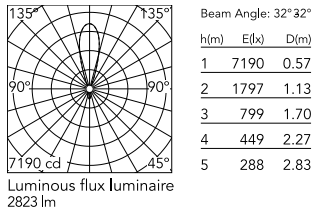

Physical

Colour	Deep Blue
Orientation	Fixed
Cord colour	Black
Cord length (mm)	1950
Net weight (kg)	8.4
IP internal	20

Download

Mounting instructions [↓ PDF](#)

Photometric Files

ULD [↓ ZIP](#)

LDT / IES [↓ ZIP](#)

Technical Drawings

2D [↓ ZIP](#)

3D [↓ ZIP](#)

Schematic light drawing

Photometric

Lighting type	Total
Light distribution	Symmetric
CCT (K)	2700
CRI>	90
McAdam steps (SDCM)	3
Rf fidelity index	89
Rg gamut index	101
LED Life / Failure Ratio	L80B50>60.000h_Tc85°C
Beam angle C0-180 (°)	32
Beam angle C90-270 (°)	32
Extreme cut off	Yes
UGR _L	<19