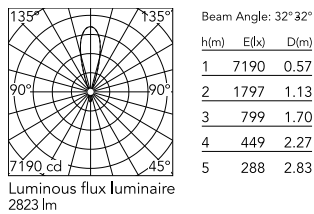

Physical

Colour	Deep Red
Orientation	Fixed
Cord colour	Black
Cord length (mm)	1950
Net weight (kg)	8.4
IP internal	20

Download

Mounting instructions [↓ PDF](#)

Photometric Files

ULD [↓ ZIP](#)

LDT / IES [↓ ZIP](#)

Technical Drawings

2D [↓ ZIP](#)

3D [↓ ZIP](#)

Schematic light drawing

Photometric

Lighting type	Total
Light distribution	Symmetric
CCT (K)	2700
CRI>	90
McAdam steps (SDCM)	3
Rf fidelity index	89
Rg gamut index	101
LED Life / Failure Ratio	L80B50>60.000h_Tc85°C
Beam angle C0-180 (°)	32
Beam angle C90-270 (°)	32
Extreme cut off	Yes
UGR _L	<19