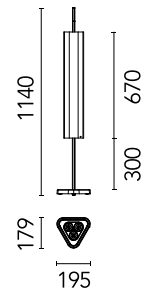

FLOS

05.4380.RY Deep Red

Emi Table

Designed by Erwan Bouroullec, 2023

Anti-glare appliance for installation on tables and coffee tables. Built-in 220-240 V power supply, with cable and plug. Spare parts for the optical module (lens) are available, please see the accessories. Independent control of the Up&Down lighting through Touch Dimming capacitive sensors in the top part of the central rod.

Are you a professional and your project needs consulting and support?

BOOK AN APPOINTMENT

Main specifications

EAN	8424229003215
Mounting	Table
Environments	Indoor dry location
Light source type	LED
Light sources included	Yes
LED type	LED array
Lamp category	LED
Number of lamps	1
Power (W)	37.5
System power (W)	41
Source flux (lm)	4174
Lumen Output (lm)	2823

Physical

Colour	Deep Red
Orientation	Fixed
Cord colour	Black
Cord length (mm)	1950
Net weight (kg)	8.4
IP internal	20

Download

Mounting instructions [↓ PDF](#)

Photometric Files

ULD [↓ ZIP](#)

LDT / IES [↓ ZIP](#)

Technical Drawings

2D [↓ ZIP](#)

3D [↓ ZIP](#)

Schematic light drawing

Photometric

Lighting type	Total
Light distribution	Symmetric
CCT (K)	2700
CRI>	90
McAdam steps (SDCM)	3
Rf fidelity index	89
Rg gamut index	101
LED Life / Failure Ratio	L80B50>60.000h_Tc85°C
Beam angle C0-180 (°)	32
Beam angle C90-270 (°)	32
Extreme cut off	Yes
UGR _L	<19