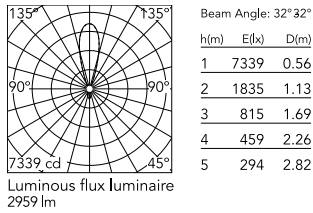

Physical

Colour	Off-white
Orientation	Fixed
Cord colour	Black
Cord length (mm)	1950
Net weight (kg)	8.4
IP internal	20

Download

Mounting instructions [↓ PDF](#)

Photometric Files

ULD [↓ ZIP](#)

LDT / IES [↓ ZIP](#)

Technical Drawings

2D [↓ ZIP](#)

3D [↓ ZIP](#)

Schematic light drawing

Photometric

Lighting type	Total
Light distribution	Symmetric
CCT (K)	2700
CRI>	90
McAdam steps (SDCM)	3
Rf fidelity index	89
Rg gamut index	101
LED Life / Failure Ratio	L80B50>60.000h_Tc85°C
Beam angle C0-180 (°)	32
Beam angle C90-270 (°)	32
Extreme cut off	Yes
UGR _L	<19