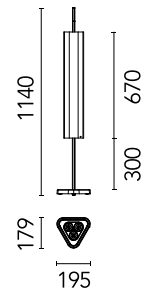

FLOS

05.4380.OW Off-white

Emi Table

Designed by Erwan Bouroullec, 2023

Anti-glare appliance for installation on tables and coffee tables. Built-in 220-240 V power supply, with cable and plug. Spare parts for the optical module (lens) are available, please see the accessories. Independent control of the Up&Down lighting through Touch Dimming capacitive sensors in the top part of the central rod.

Are you a professional and your project needs consulting and support?

BOOK AN APPOINTMENT

Main specifications

EAN	8424229003222
Mounting	Table
Environments	Indoor dry location
Light source type	LED
Light sources included	Yes
LED type	LED array
Lamp category	LED
Number of lamps	1
Power (W)	37.5
System power (W)	41
Source flux (lm)	4174
Lumen Output (lm)	2823

Physical

Colour	Off-white
Orientation	Fixed
Cord colour	Black
Cord length (mm)	1950
Net weight (kg)	8.4
IP internal	20

Download

Mounting instructions [↓ PDF](#)

Photometric Files

ULD [↓ ZIP](#)

LDT / IES [↓ ZIP](#)

Technical Drawings

2D [↓ ZIP](#)

3D [↓ ZIP](#)

Schematic light drawing

Photometric

Lighting type	Total
Light distribution	Symmetric
CCT (K)	2700
CRI>	90
McAdam steps (SDCM)	3
Rf fidelity index	89
Rg gamut index	101
LED Life / Failure Ratio	L80B50>60.000h_Tc85°C
Beam angle C0-180 (°)	32
Beam angle C90-270 (°)	32
Extreme cut off	Yes
UGR _L	<19