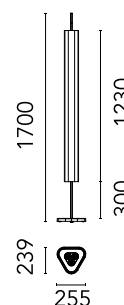

FLOS

05.4385.RY Deep Red

Emi Floor

Designed by Erwan Bouroullec, 2023

Anti-glare appliance for installation on the floor. Built-in 220-240 V power supply, with cable and plug. Spare parts for the optical module (lens) are available, please see the accessories. Independent control of the Up&Down lighting through Touch Dimming capacitive sensors in the top part of the central rod.

Are you a professional and your project needs consulting and support?

BOOK AN APPOINTMENT

Main specifications

EAN	8424229003314
Mounting	Floor
Environments	Indoor dry location
Light source type	LED
Light sources included	Yes
LED type	LED array
Lamp category	LED
Number of lamps	1
Power (W)	47.5
System power (W)	51.5
Source flux (lm)	4801
Lumen Output (lm)	3244

Physical

Colour	Deep Red
Orientation	Fixed
Cord colour	Black
Cord length (mm)	1950
Net weight (kg)	14.55
IP internal	20

Download

Mounting instructions [↓ PDF](#)

Photometric Files

ULD [↓ ZIP](#)

LDT / IES [↓ ZIP](#)

Technical Drawings

2D [↓ ZIP](#)

3D [↓ ZIP](#)

Schematic light drawing

Photometric

Lighting type	Total
Light distribution	Symmetric
CCT (K)	2700
CRI>	90
McAdam steps (SDCM)	3
Rf fidelity index	89
Rg gamut index	101
LED Life / Failure Ratio	L80B50>60.000h_Tc85°C
Beam angle C0-180 (°)	32
Beam angle C90-270 (°)	32
Extreme cut off	Yes
UGR _L	<16