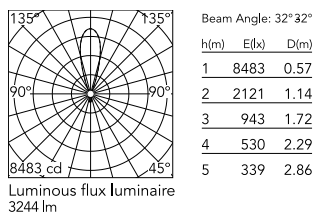

Physical

Colour	Deep Red
Orientation	Fixed
Cord colour	Black
Cord length (mm)	1950
Net weight (kg)	14.55
IP internal	20

Download

Mounting instructions [↓ PDF](#)

Photometric Files

ULD [↓ ZIP](#)

LDT / IES [↓ ZIP](#)

Technical Drawings

2D [↓ ZIP](#)

3D [↓ ZIP](#)

Schematic light drawing

Photometric

Lighting type	Total
Light distribution	Symmetric
CCT (K)	2700
CRI>	90
McAdam steps (SDCM)	3
Rf fidelity index	89
Rg gamut index	101
LED Life / Failure Ratio	L80B50>60.000h_Tc85°C
Beam angle C0-180 (°)	32
Beam angle C90-270 (°)	32
Extreme cut off	Yes
UGR _L	<16