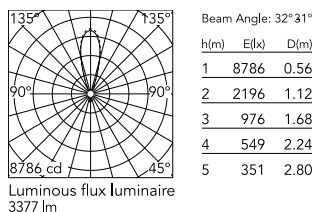

Physical

Colour	Off-white
Orientation	Fixed
Cord colour	Black
Cord length (mm)	1950
Net weight (kg)	14.55
IP internal	20

Download

Mounting instructions [↓ PDF](#)

Photometric Files

ULD [↓ ZIP](#)

LDT / IES [↓ ZIP](#)

Technical Drawings

2D [↓ ZIP](#)

3D [↓ ZIP](#)

Schematic light drawing

Photometric

Lighting type	Total
Light distribution	Symmetric
CCT (K)	2700
CRI>	90
McAdam steps (SDCM)	3
Rf fidelity index	89
Rg gamut index	101
LED Life / Failure Ratio	L80B50>60.000h_Tc85°C
Beam angle C0-180 (°)	31
Beam angle C90-270 (°)	32
Extreme cut off	Yes
UGR _L	<16