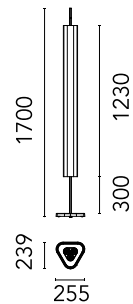

FLOS

05.4385.OW Off-white

Emi Floor

Designed by Erwan Bouroullec, 2023

Anti-glare appliance for installation on the floor. Built-in 220-240 V power supply, with cable and plug. Spare parts for the optical module (lens) are available, please see the accessories. Independent control of the Up&Down lighting through Touch Dimming capacitive sensors in the top part of the central rod.

Are you a professional and your project needs consulting and support?

BOOK AN APPOINTMENT

Main specifications

EAN	8424229003321
Mounting	Floor
Environments	Indoor dry location
Light source type	LED
Light sources included	Yes
LED type	LED array
Lamp category	LED
Number of lamps	1
Power (W)	47.5
System power (W)	51.5
Source flux (lm)	4801
Lumen Output (lm)	3244

Physical

Colour	Off-white
Orientation	Fixed
Cord colour	Black
Cord length (mm)	1950
Net weight (kg)	14.55
IP internal	20

Download

Mounting instructions [↓ PDF](#)

Photometric Files

ULD [↓ ZIP](#)

LDT / IES [↓ ZIP](#)

Technical Drawings

2D [↓ ZIP](#)

3D [↓ ZIP](#)

Schematic light drawing

Photometric

Lighting type	Total
Light distribution	Symmetric
CCT (K)	2700
CRI>	90
McAdam steps (SDCM)	3
Rf fidelity index	89
Rg gamut index	101
LED Life / Failure Ratio	L80B50>60.000h_Tc85°C
Beam angle C0-180 (°)	31
Beam angle C90-270 (°)	32
Extreme cut off	Yes
UGR _L	<16