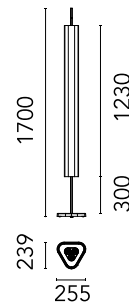

FLOS

05.4385.OW.78 All Off White

Emi Floor

Designed by Erwan Bouroullec, 2023

Anti-glare appliance for installation on the floor. Built-in 220-240 V power supply, with cable and plug. Spare parts for the optical module (lens) are available, please see the accessories. Independent control of the Up&Down lighting through Touch Dimming capacitive sensors in the top part of the central rod.

Are you a professional and your project needs consulting and support?

BOOK AN APPOINTMENT

Main specifications

EAN	8424229003338
Mounting	Floor
Environments	Indoor dry location
Light source type	LED
Light sources included	Yes
LED type	LED array
Lamp category	LED
Number of lamps	1
Power (W)	47.5
System power (W)	51.5
Source flux (lm)	4801
Lumen Output (lm)	3377

Physical

Colour	All Off White
Orientation	Fixed
Cord colour	White
Cord length (mm)	1950
Net weight (kg)	14.75
IP internal	20

Download

Mounting instructions [↓ PDF](#)

Photometric Files

ULD [↓ ZIP](#)

LDT / IES [↓ ZIP](#)

Technical Drawings

2D [↓ ZIP](#)

3D [↓ ZIP](#)