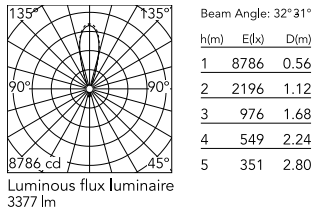

### Physical

Colour	All Off White
Orientation	Fixed
Cord colour	White
Cord length (mm)	1950
Net weight (kg)	14.75
IP internal	20

### Photometric Files

ULD [↓ ZIP](#)

LDT / IES [↓ ZIP](#)

### Technical Drawings

2D [↓ ZIP](#)

3D [↓ ZIP](#)

## Schematic light drawing