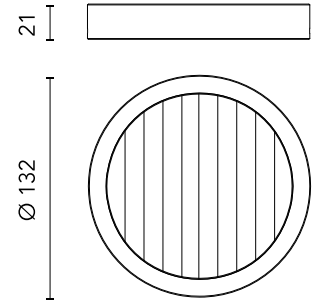

FLOS

FA26330 Black

Elliptical Lens Spock 3

Designed by FLOS Outdoor

Are you a professional and your project needs consulting and support?

BOOK AN APPOINTMENT

Main specifications

EAN	8054793622200
Environments	Outdoor wet location

Physical

Colour	Black
Net weight (kg)	0.09
Package height (mm)	134
Package width (mm)	134
Package length (mm)	83

Photometric

Extreme cut off No