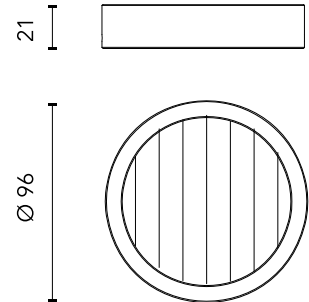

FLOS

FA26230 Black

Elliptical Lens Spock 2

Designed by FLOS Outdoor

Are you a professional and your project needs consulting and support?

[BOOK AN APPOINTMENT](#)

Main specifications

EAN	8054793622194
Environments	Outdoor wet location

Physical

Colour	Black
Net weight (kg)	0.09
Package height (mm)	134
Package width (mm)	134
Package length (mm)	83

Photometric

Extreme cut off No