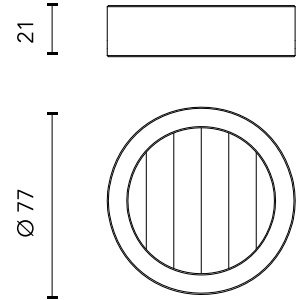

FLOS

FA26130 Black

Elliptical Lens Spock 1

Designed by FLOS Outdoor

Are you a professional and your project needs consulting and support?

BOOK AN APPOINTMENT

Main specifications

EAN	8054793622187
Environments	Outdoor wet location

Physical

Colour	Black
Net weight (kg)	0.09
Package height (mm)	134
Package width (mm)	134
Package length (mm)	83

Photometric

Extreme cut off No